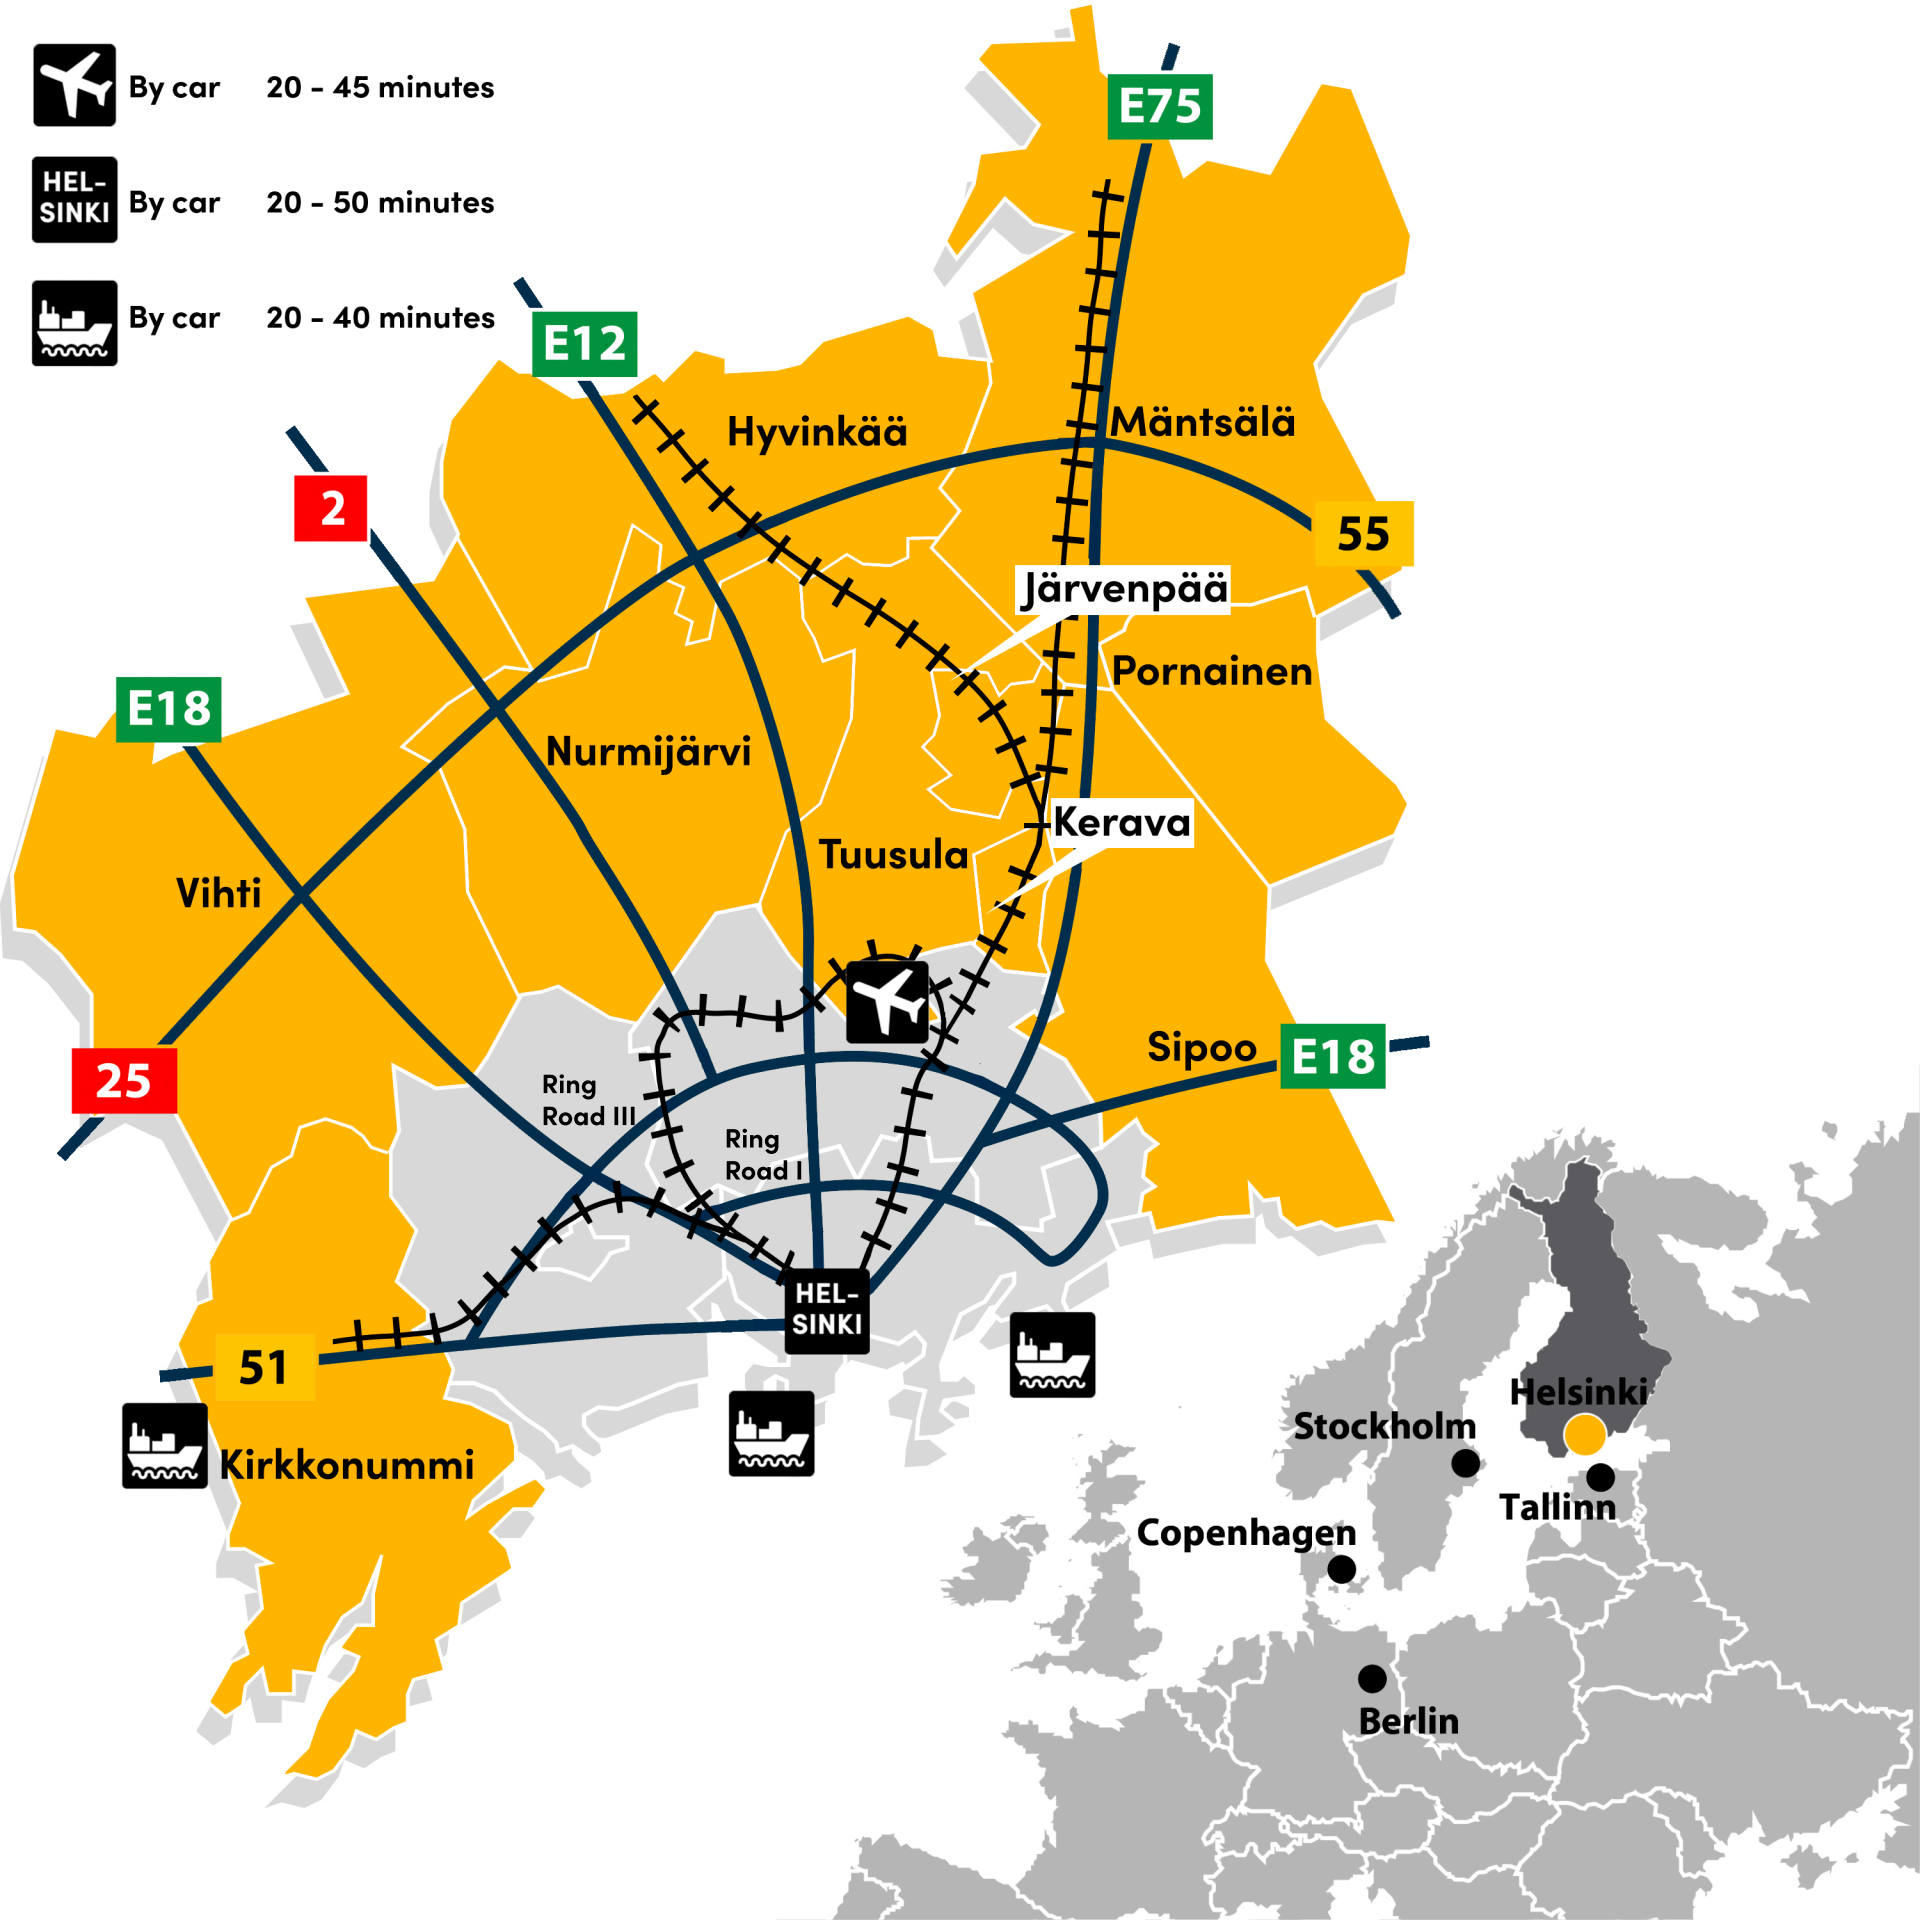

 By car 20 - 45 minutes

 By car 20 - 50 minutes

 By car 20 - 40 minutes

E12

E75

2

55

E18

Nurmijärvi

Järvenpää

Pornainen

Vihti

Tuusula

Kerava

25

Sipoo

E18

Ring Road III

Ring Road I

HEL-SINKI

51

Kirkkonummi

Stockholm

Helsinki

Tallinn

Copenhagen

Berlin